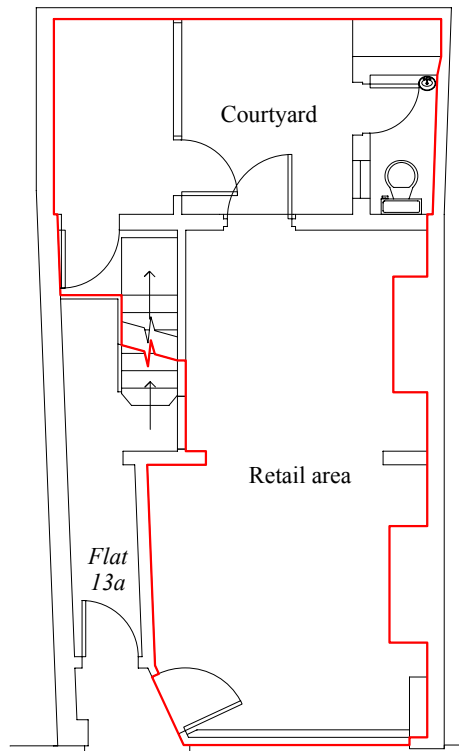

Ground Floor

Trueplan (UK) Ltd
Bank Chambers
36 Mount Pleasant
Tunbridge Wells
Kent TN1 1RB

13 Paved Court, Richomnd, Surrey,
TW9 1LZ

Scale 1:100 @A4
Drawing no: 27742
Drawn on: 17/09/2015
Revision 0